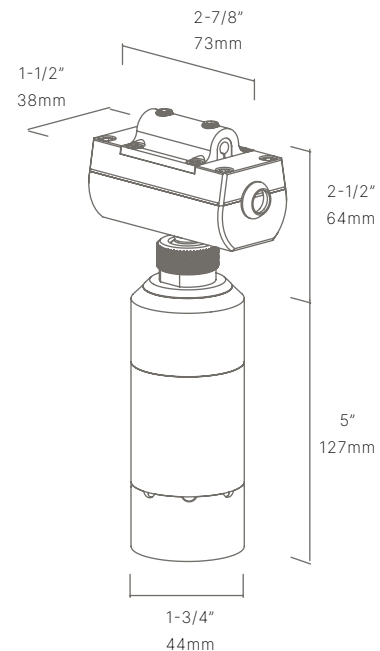

AVAILABLE FINISHES:

FIXTURE DIMENSIONS	L5" x D1-3/4"
LIGHT SOURCE	Included LM11 LED Module
COLOR TEMPERATURES	2700K, 3000K
WATTAGES	6W, 8W, 12W
CRI (RA)	80 CRI
VOLTAGE	12V
DELIVERED LUMENS	345lm (3000K)
DIMMABLE	Yes, Dim to <10% via Transformer
DRIVER	Yes, 12V Integral Constant Current
TRANSFORMER	No, 12V AC/DC Transformer Required
MOUNT	Included J-Box
ACCESSORIES	Yes, Not Included
OPTICS	Yes, Included 15°, 25°, 40° & 60°
FINISH	Included Natural Brass
MATERIAL	Brass
LOCATION	Exterior Wet
CERTIFICATIONS	UL, IP66, IP67, Dark Sky
HOW TO SPECIFY	Call 760.931.9210